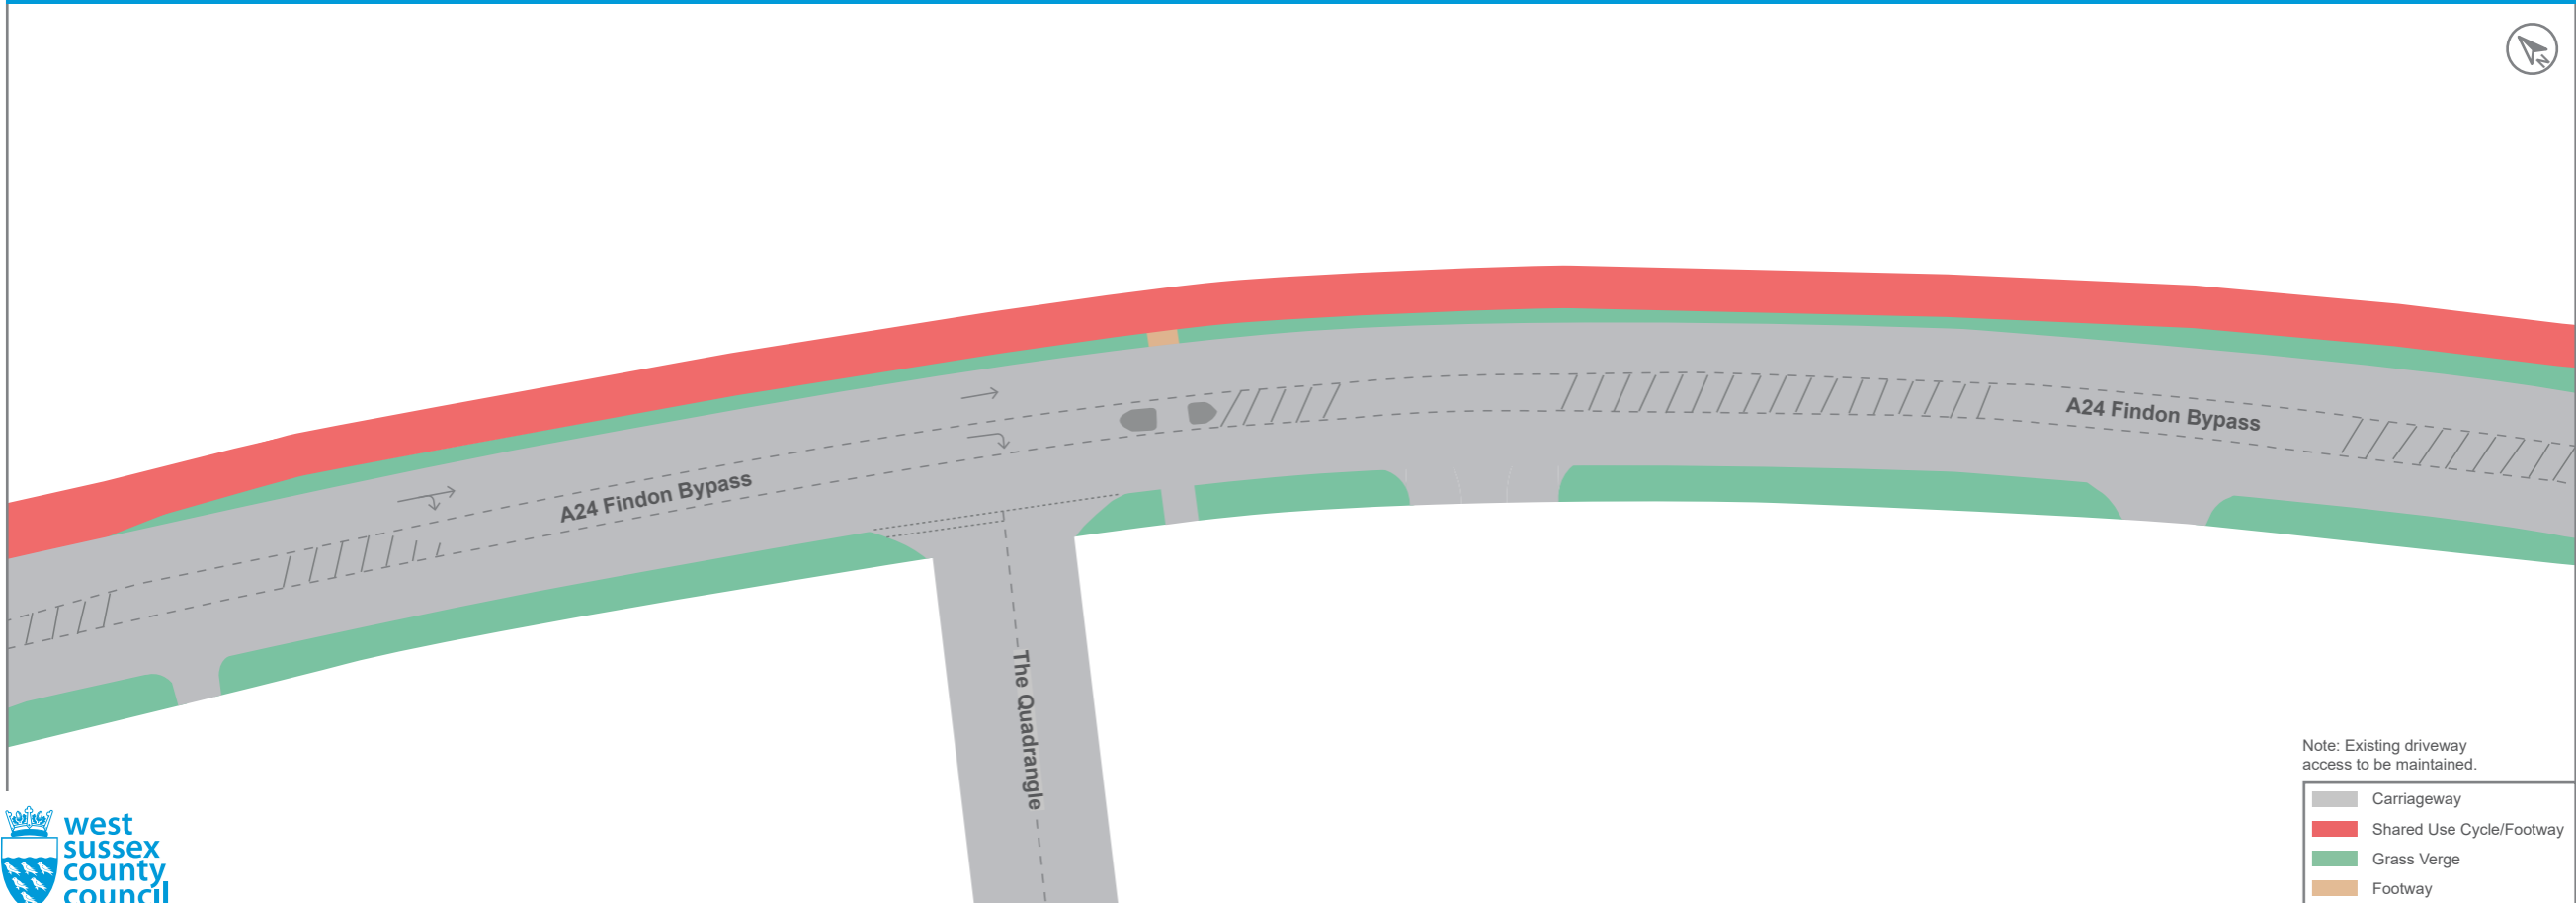

A24 FINDON VALLEY CYCLE ROUTE

A24 FINDON VALLEY CYCLE ROUTE

Note: Existing driveway access to be maintained.

- Carriageway
- Shared Use Cycle/Footway
- Grass Verge
- Proposed Grass Verge

This map is a diagrammatic interpretation of proposals as of June 2021. Not to scale.

A24 FINDON VALLEY CYCLE ROUTE

This map is a diagrammatic interpretation of proposals as of June 2021. Not to scale.

A24 FINDON VALLEY CYCLE ROUTE

Note: Existing driveway access to be maintained.

	Carriageway
	Shared Use Cycle/Footway
	Grass Verge
	Footway

This map is a diagrammatic interpretation of proposals as of June 2021. Not to scale.

A24 FINDON VALLEY CYCLE ROUTE

Existing bollards to be removed.

Signage to be relocated to allow for shared foot / cycleway.

Existing driveway accesses to be retained.

A24 Findon Bypass

A24 Findon Bypass

Note: Existing driveway access to be maintained.

- Carriageway
- Shared Use Cycle/Footway
- Grass Verge

This map is a diagrammatic interpretation of proposals as of June 2021. Not to scale.