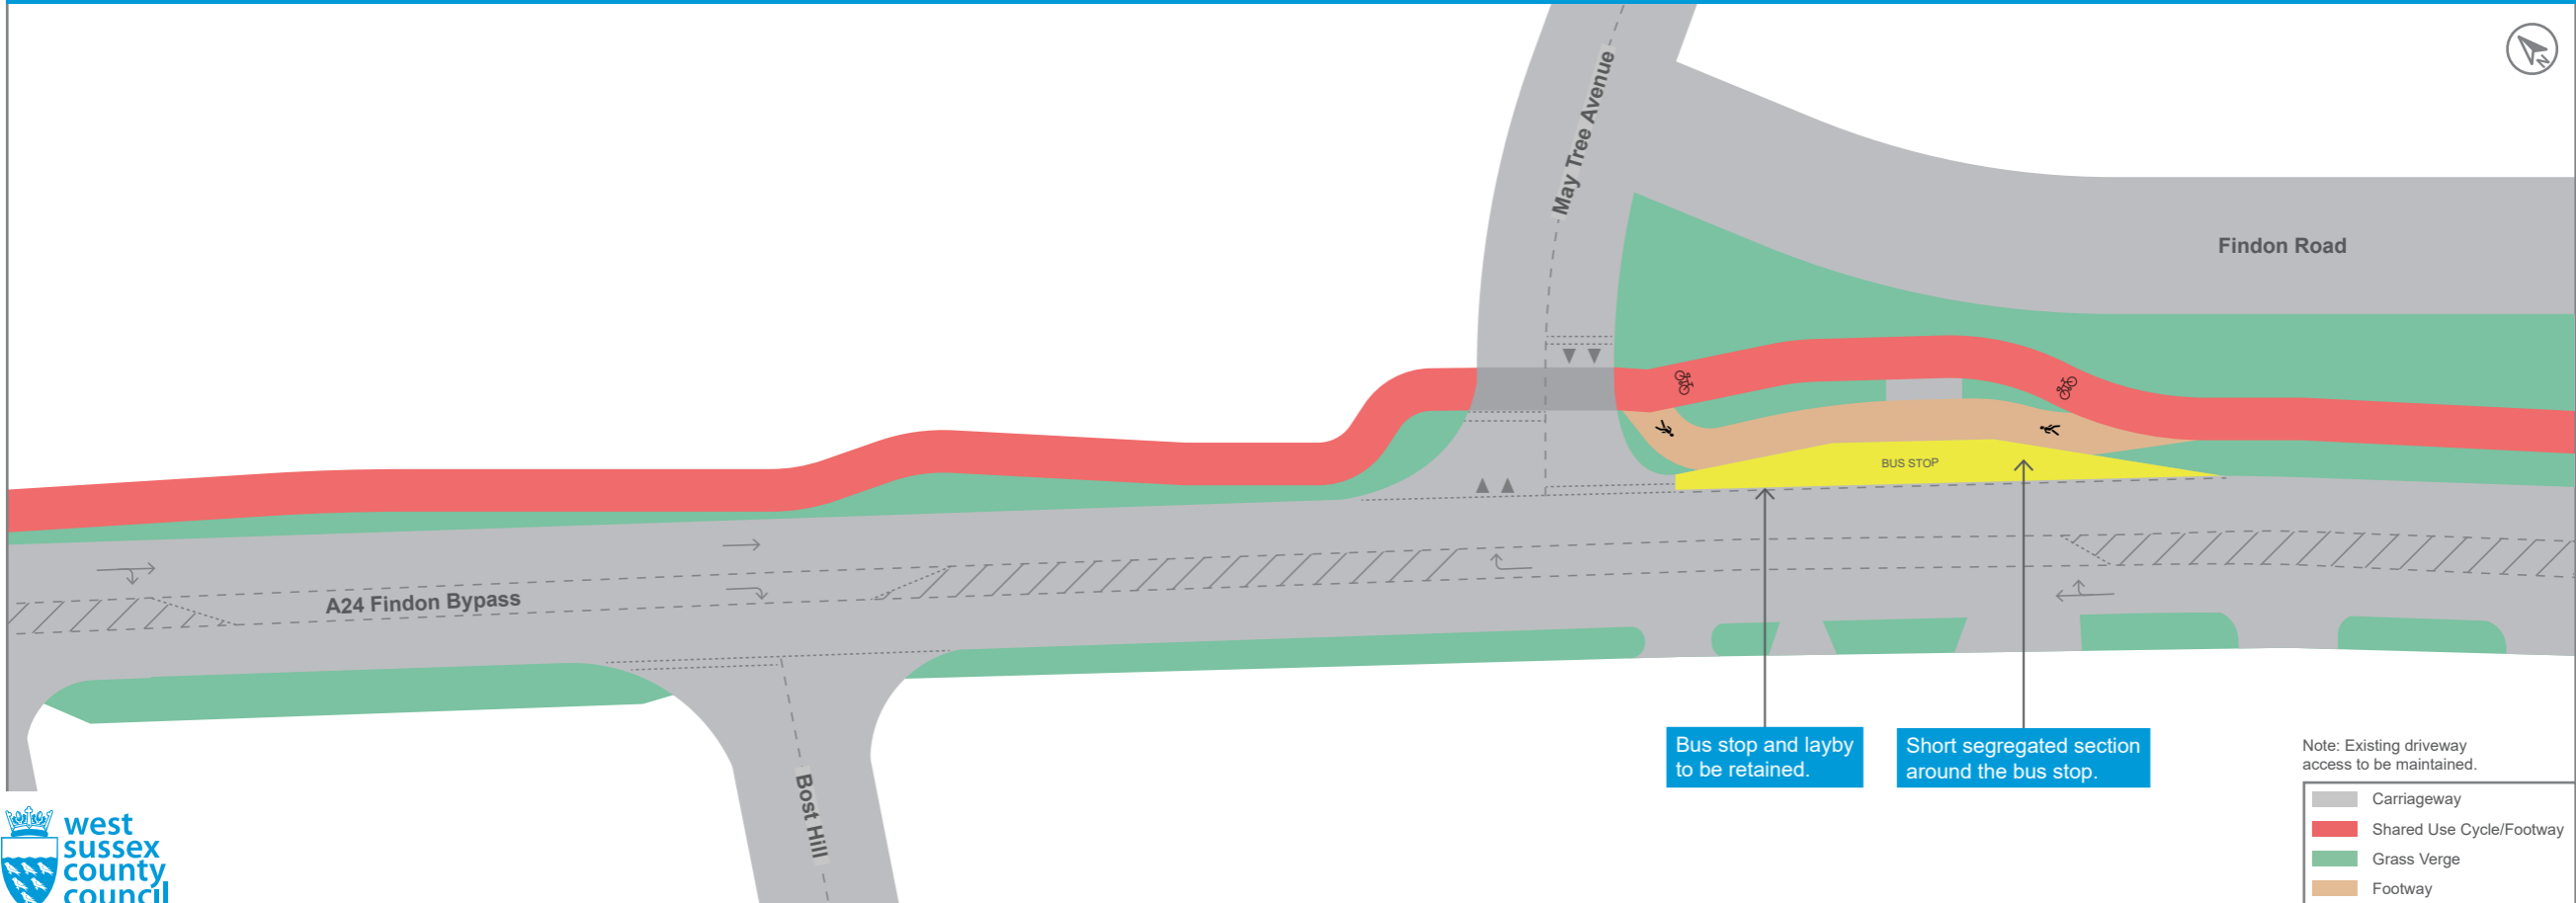

Existing driveway accesses to be retained.

A24 Findon Bypass

A24 Findon Bypass

Note: Existing driveway access to be maintained.

- Carriageway
- Shared Use Cycle/Footway
- Grass Verge

This map is a diagrammatic interpretation of proposals as of June 2021. Not to scale.

A24 FINDON VALLEY CYCLE ROUTE

A24 FINDON VALLEY CYCLE ROUTE

Note: Existing driveway access to be maintained.

- Carriageway
- Shared Use Cycle/Footway
- Grass Verge

This map is a diagrammatic interpretation of proposals as of June 2021. Not to scale.

A24 FINDON VALLEY CYCLE ROUTE

Note: Existing driveway access to be maintained.

Grey	Carriageway
Red	Shared Use Cycle/Footway
Green	Grass Verge
Brown	Footway

This map is a diagrammatic interpretation of proposals as of June 2021. Not to scale.

A24 FINDON VALLEY CYCLE ROUTE

Existing narrow footway alongside properties requires changing the kerbline along the road.

Existing central hatching to be removed.

Marshall Avenue

Central Avenue

A24 Findon Bypass