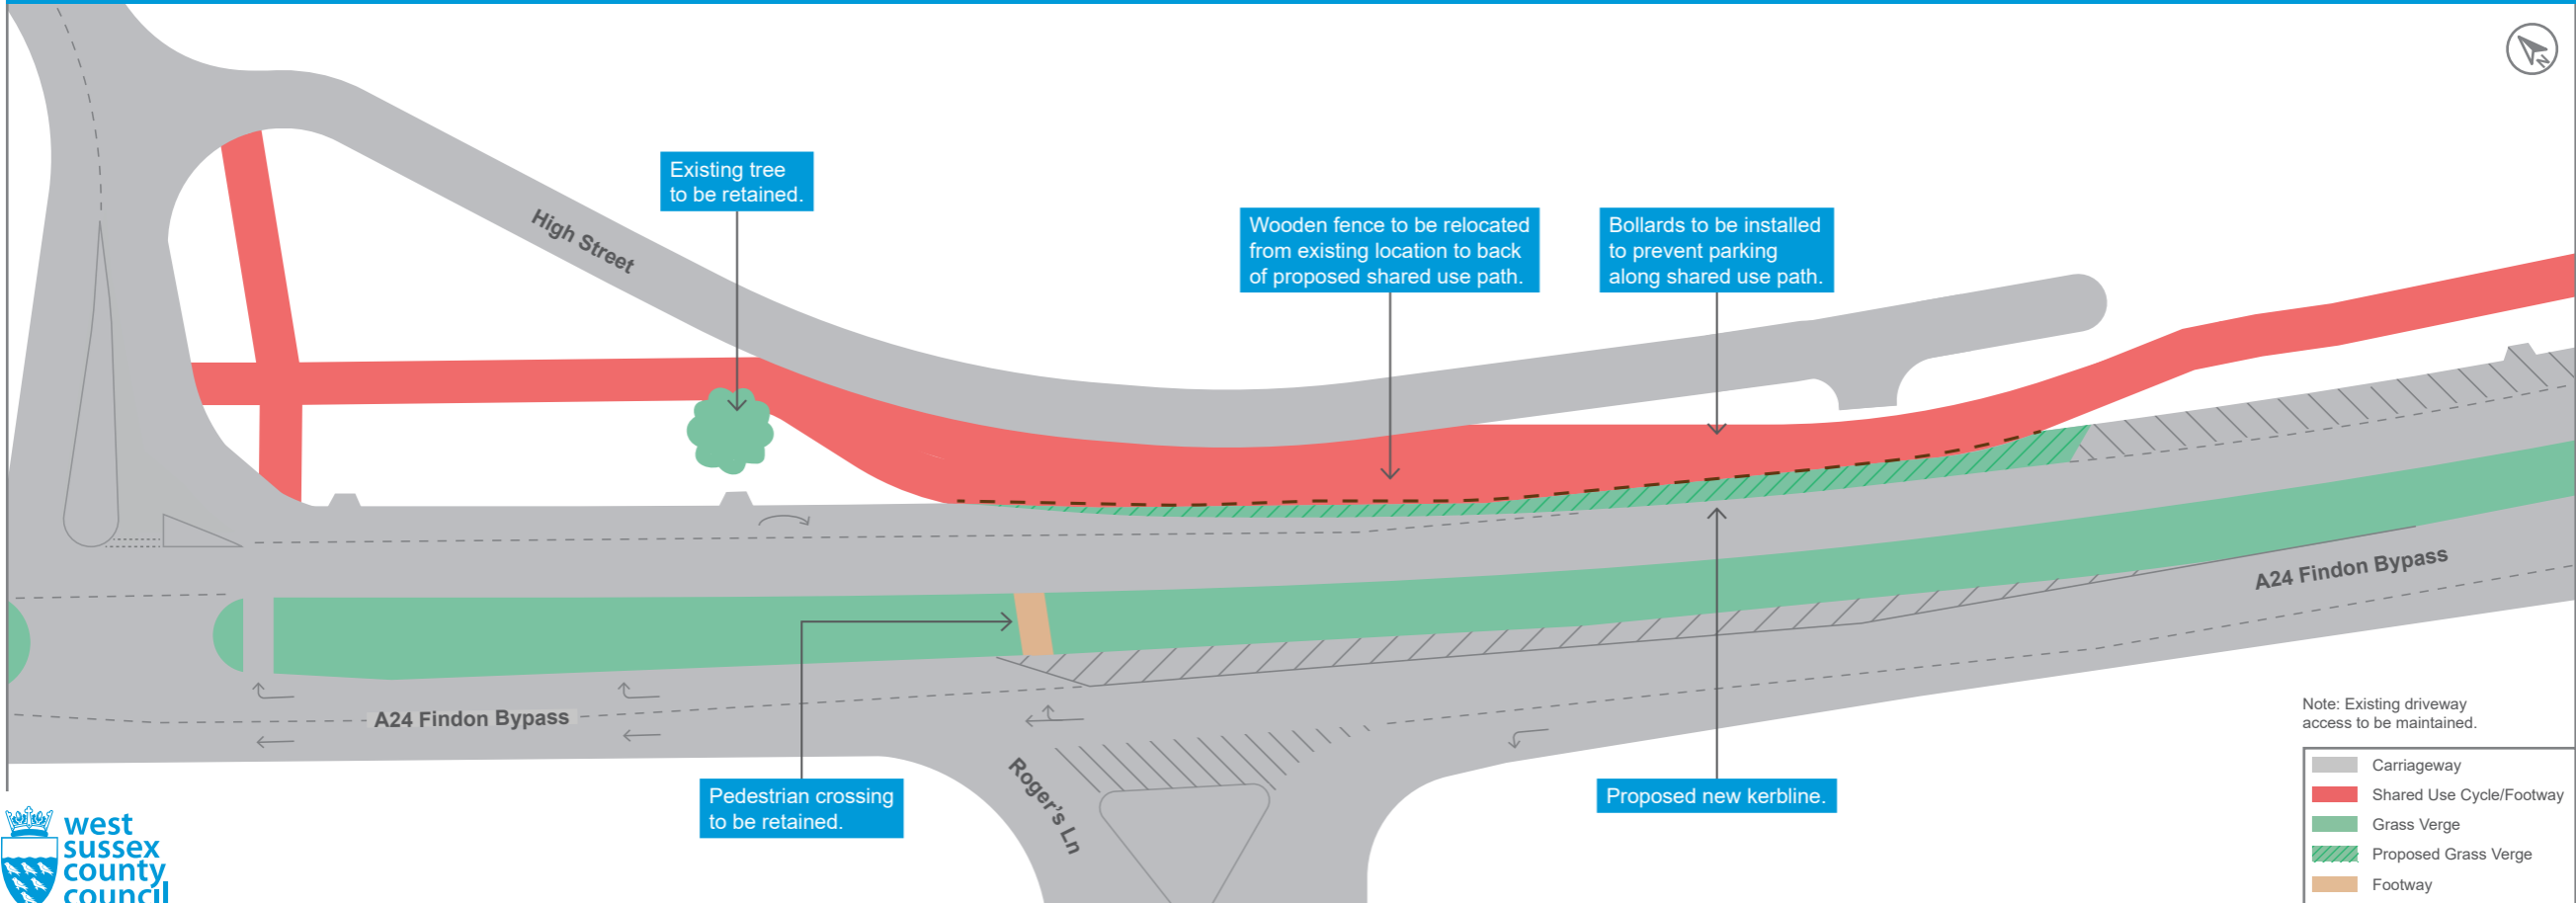

A24 FINDON VALLEY CYCLE ROUTE

A24 FINDON VALLEY CYCLE ROUTE

Note: Existing driveway access to be maintained.

- Carriageway
- Shared Use Cycle/Footway
- Grass Verge
- Proposed Grass Verge

This map is a diagrammatic interpretation of proposals as of June 2021. Not to scale.

A24 FINDON VALLEY CYCLE ROUTE

This map is a diagrammatic interpretation of proposals as of June 2021. Not to scale.

A24 FINDON VALLEY CYCLE ROUTE

Note: Existing driveway access to be maintained.

	Carriageway
	Shared Use Cycle/Footway
	Grass Verge
	Footway

This map is a diagrammatic interpretation of proposals as of June 2021. Not to scale.

A24 FINDON VALLEY CYCLE ROUTE

Existing bollards to be removed.

Signage to be relocated to allow for shared foot / cycleway.

Existing driveway accesses to be retained.

A24 Findon Bypass

A24 Findon Bypass

Note: Existing driveway access to be maintained.

- Carriageway
- Shared Use Cycle/Footway
- Grass Verge

This map is a diagrammatic interpretation of proposals as of June 2021. Not to scale.