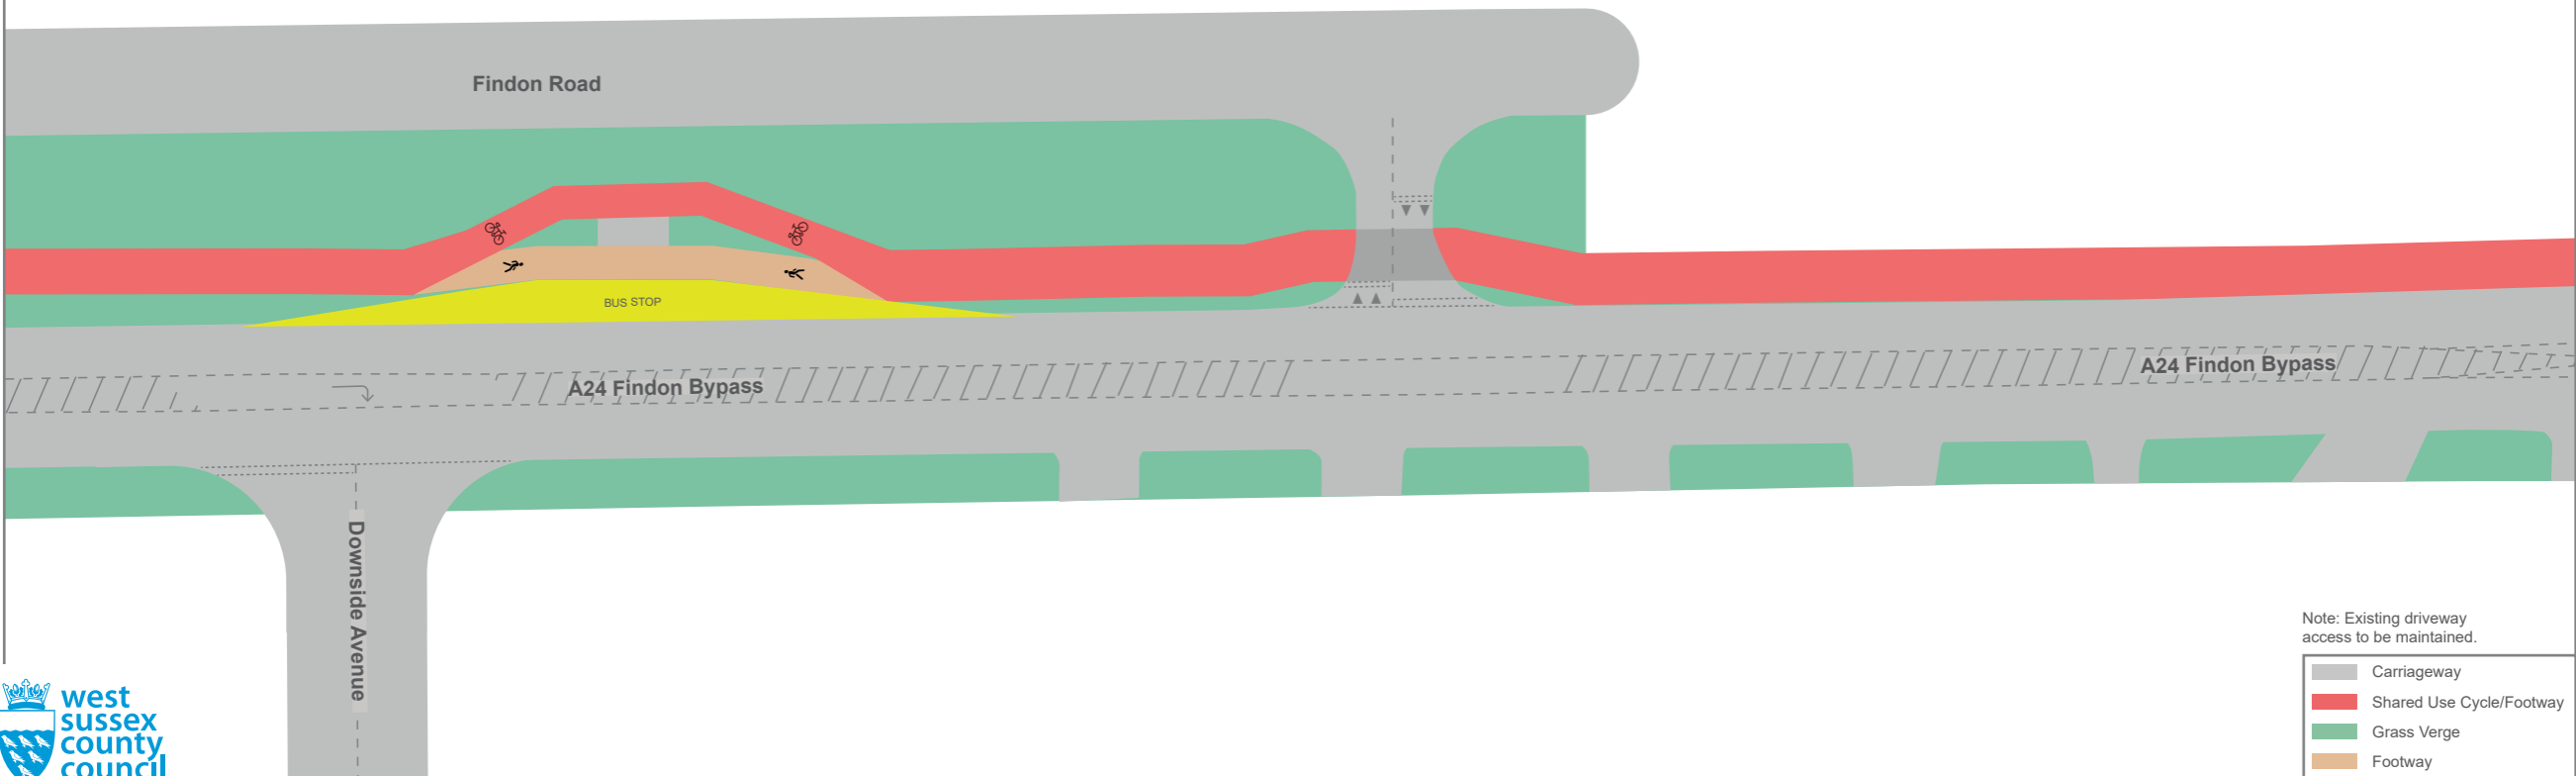

Existing driveway accesses to be retained.

A24 Findon Bypass

A24 Findon Bypass

Note: Existing driveway access to be maintained.

- Carriageway
- Shared Use Cycle/Footway
- Grass Verge

This map is a diagrammatic interpretation of proposals as of June 2021. Not to scale.

A24 FINDON VALLEY CYCLE ROUTE

A24 FINDON VALLEY CYCLE ROUTE

Note: Existing driveway access to be maintained.

- Carriageway
- Shared Use Cycle/Footway
- Grass Verge

This map is a diagrammatic interpretation of proposals as of June 2021. Not to scale.

A24 FINDON VALLEY CYCLE ROUTE

Note: Existing driveway access to be maintained.

Grey	Carriageway
Red	Shared Use Cycle/Footway
Green	Grass Verge
Brown	Footway

This map is a diagrammatic interpretation of proposals as of June 2021. Not to scale.

A24 FINDON VALLEY CYCLE ROUTE

Existing narrow footway alongside properties requires changing the kerbline along the road.

Existing central hatching to be removed.

Marshall Avenue

Central Avenue

A24 Findon Bypass