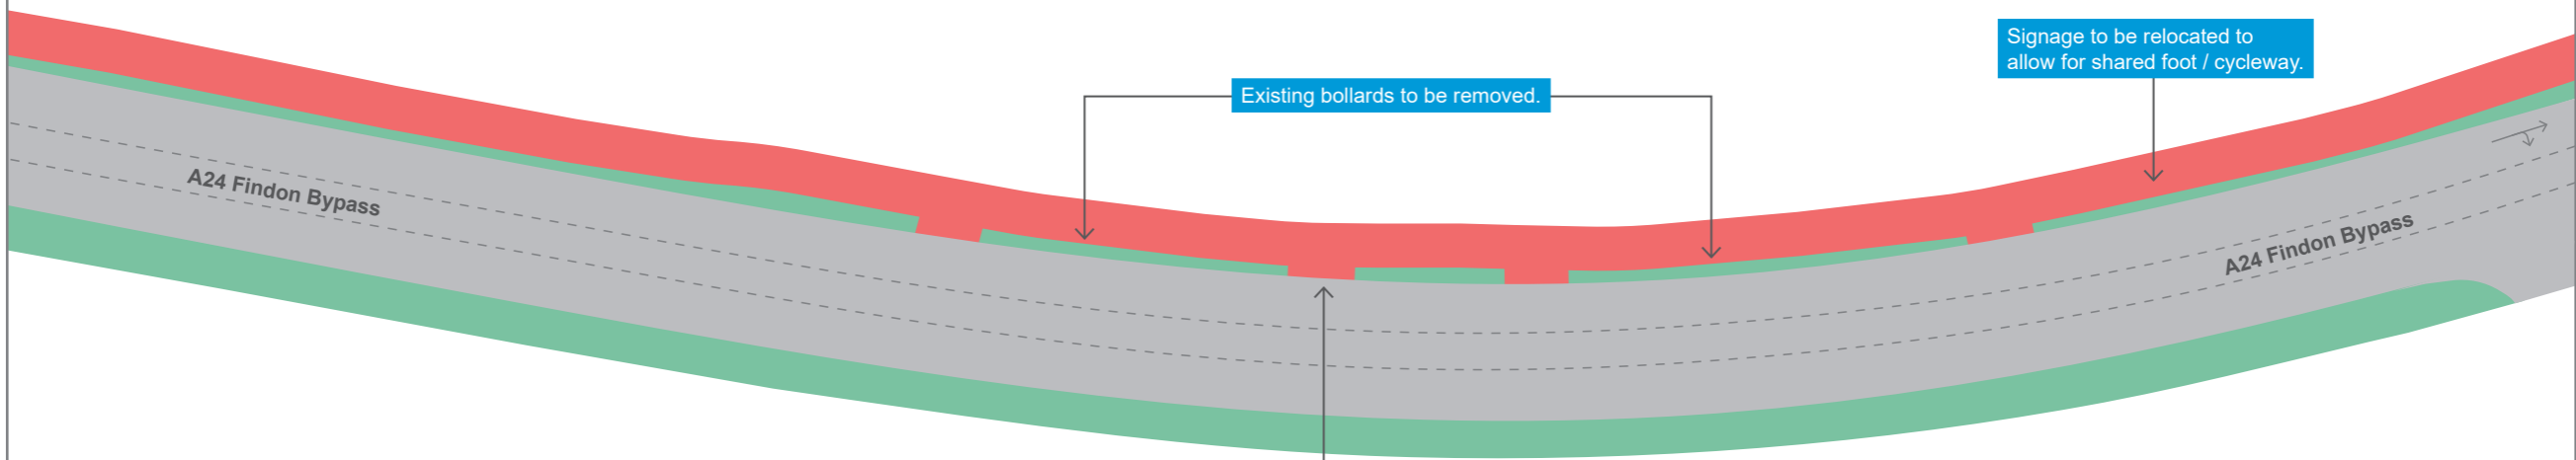

A24 FINDON VALLEY CYCLE ROUTE

A24 FINDON VALLEY CYCLE ROUTE

Note: Existing driveway access to be maintained.

- Carriageway
- Shared Use Cycle/Footway
- Grass Verge
- Proposed Grass Verge

This map is a diagrammatic interpretation of proposals as of June 2021. Not to scale.

A24 FINDON VALLEY CYCLE ROUTE

This map is a diagrammatic interpretation of proposals as of June 2021. Not to scale.

A24 FINDON VALLEY CYCLE ROUTE

Note: Existing driveway access to be maintained.

	Carriageway
	Shared Use Cycle/Footway
	Grass Verge
	Footway

This map is a diagrammatic interpretation of proposals as of June 2021. Not to scale.

A24 FINDON VALLEY CYCLE ROUTE

Existing bollards to be removed.

Signage to be relocated to allow for shared foot / cycleway.

Existing driveway accesses to be retained.

A24 Findon Bypass

A24 Findon Bypass

Note: Existing driveway access to be maintained.

- Carriageway
- Shared Use Cycle/Footway
- Grass Verge

This map is a diagrammatic interpretation of proposals as of June 2021. Not to scale.