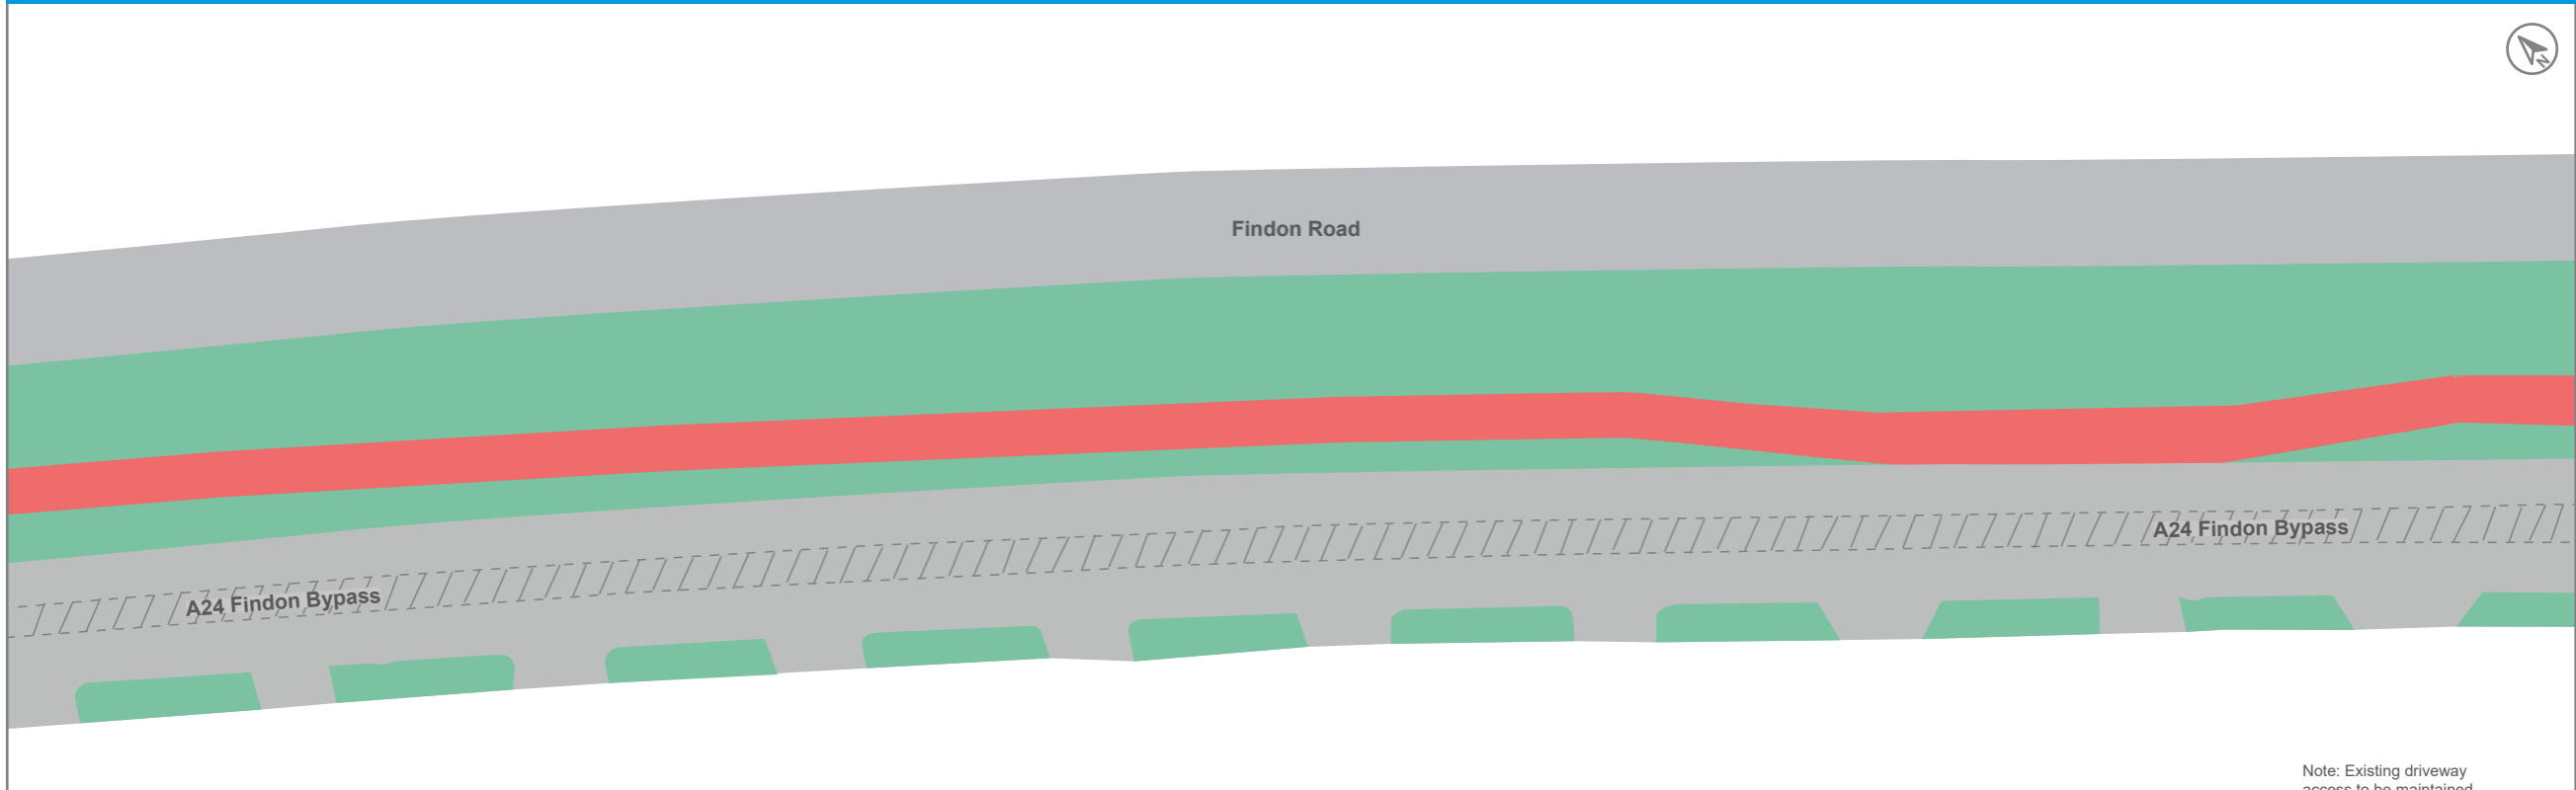

A24 FINDON VALLEY CYCLE ROUTE

Note: Existing driveway access to be maintained.

- Carriageway
- Shared Use Cycle/Footway
- Grass Verge

This map is a diagrammatic interpretation of proposals as of June 2021. Not to scale.