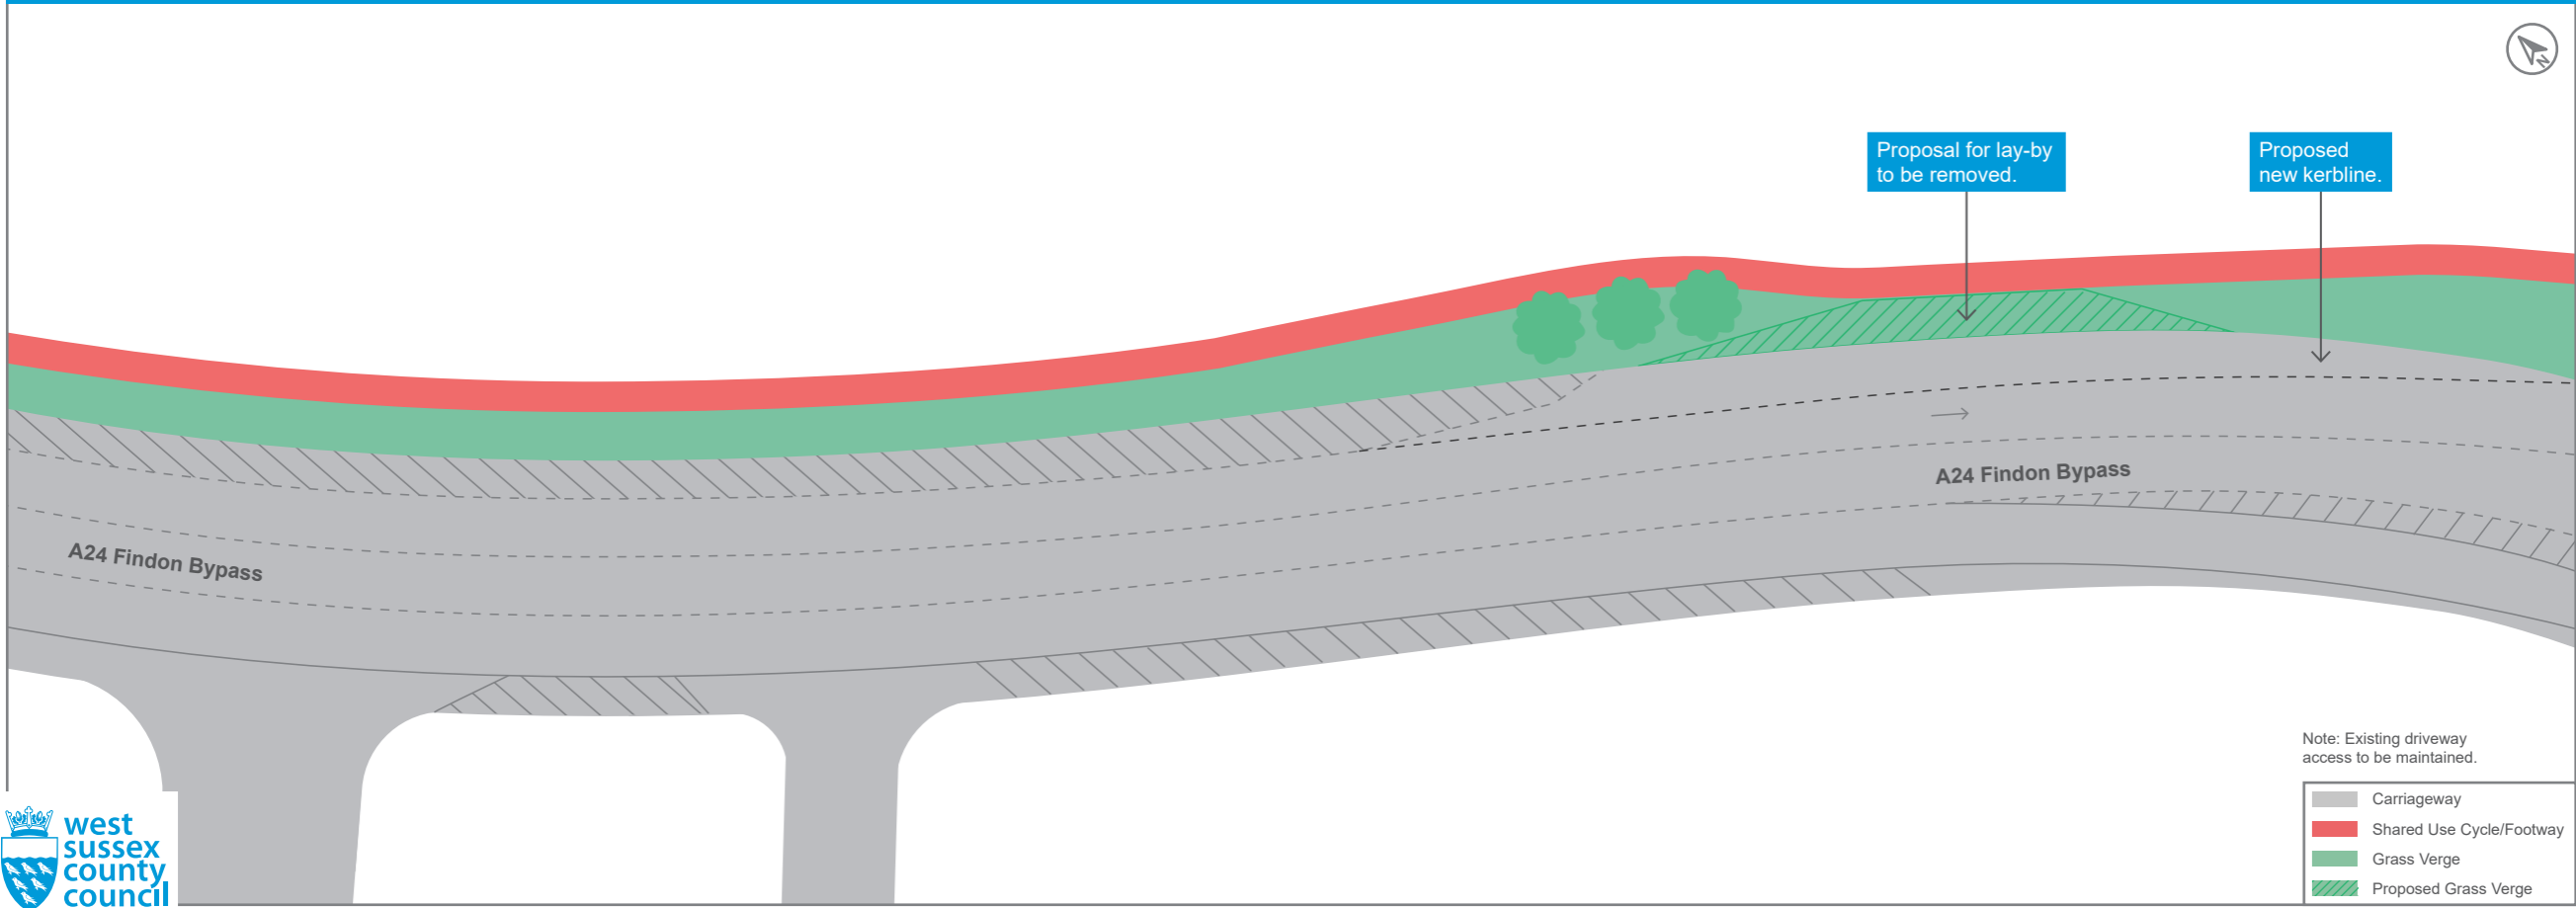

A24 FINDON VALLEY CYCLE ROUTE

A24 FINDON VALLEY CYCLE ROUTE

Note: Existing driveway access to be maintained.

- Carriageway
- Shared Use Cycle/Footway
- Grass Verge
- Proposed Grass Verge

This map is a diagrammatic interpretation of proposals as of June 2021. Not to scale.

A24 FINDON VALLEY CYCLE ROUTE

This map is a diagrammatic interpretation of proposals as of June 2021. Not to scale.

A24 FINDON VALLEY CYCLE ROUTE

Note: Existing driveway access to be maintained.

	Carriageway
	Shared Use Cycle/Footway
	Grass Verge
	Footway

This map is a diagrammatic interpretation of proposals as of June 2021. Not to scale.

A24 FINDON VALLEY CYCLE ROUTE

Existing bollards to be removed.

Signage to be relocated to allow for shared foot / cycleway.

Existing driveway accesses to be retained.

A24 Findon Bypass

A24 Findon Bypass

Note: Existing driveway access to be maintained.

- Carriageway
- Shared Use Cycle/Footway
- Grass Verge

This map is a diagrammatic interpretation of proposals as of June 2021. Not to scale.