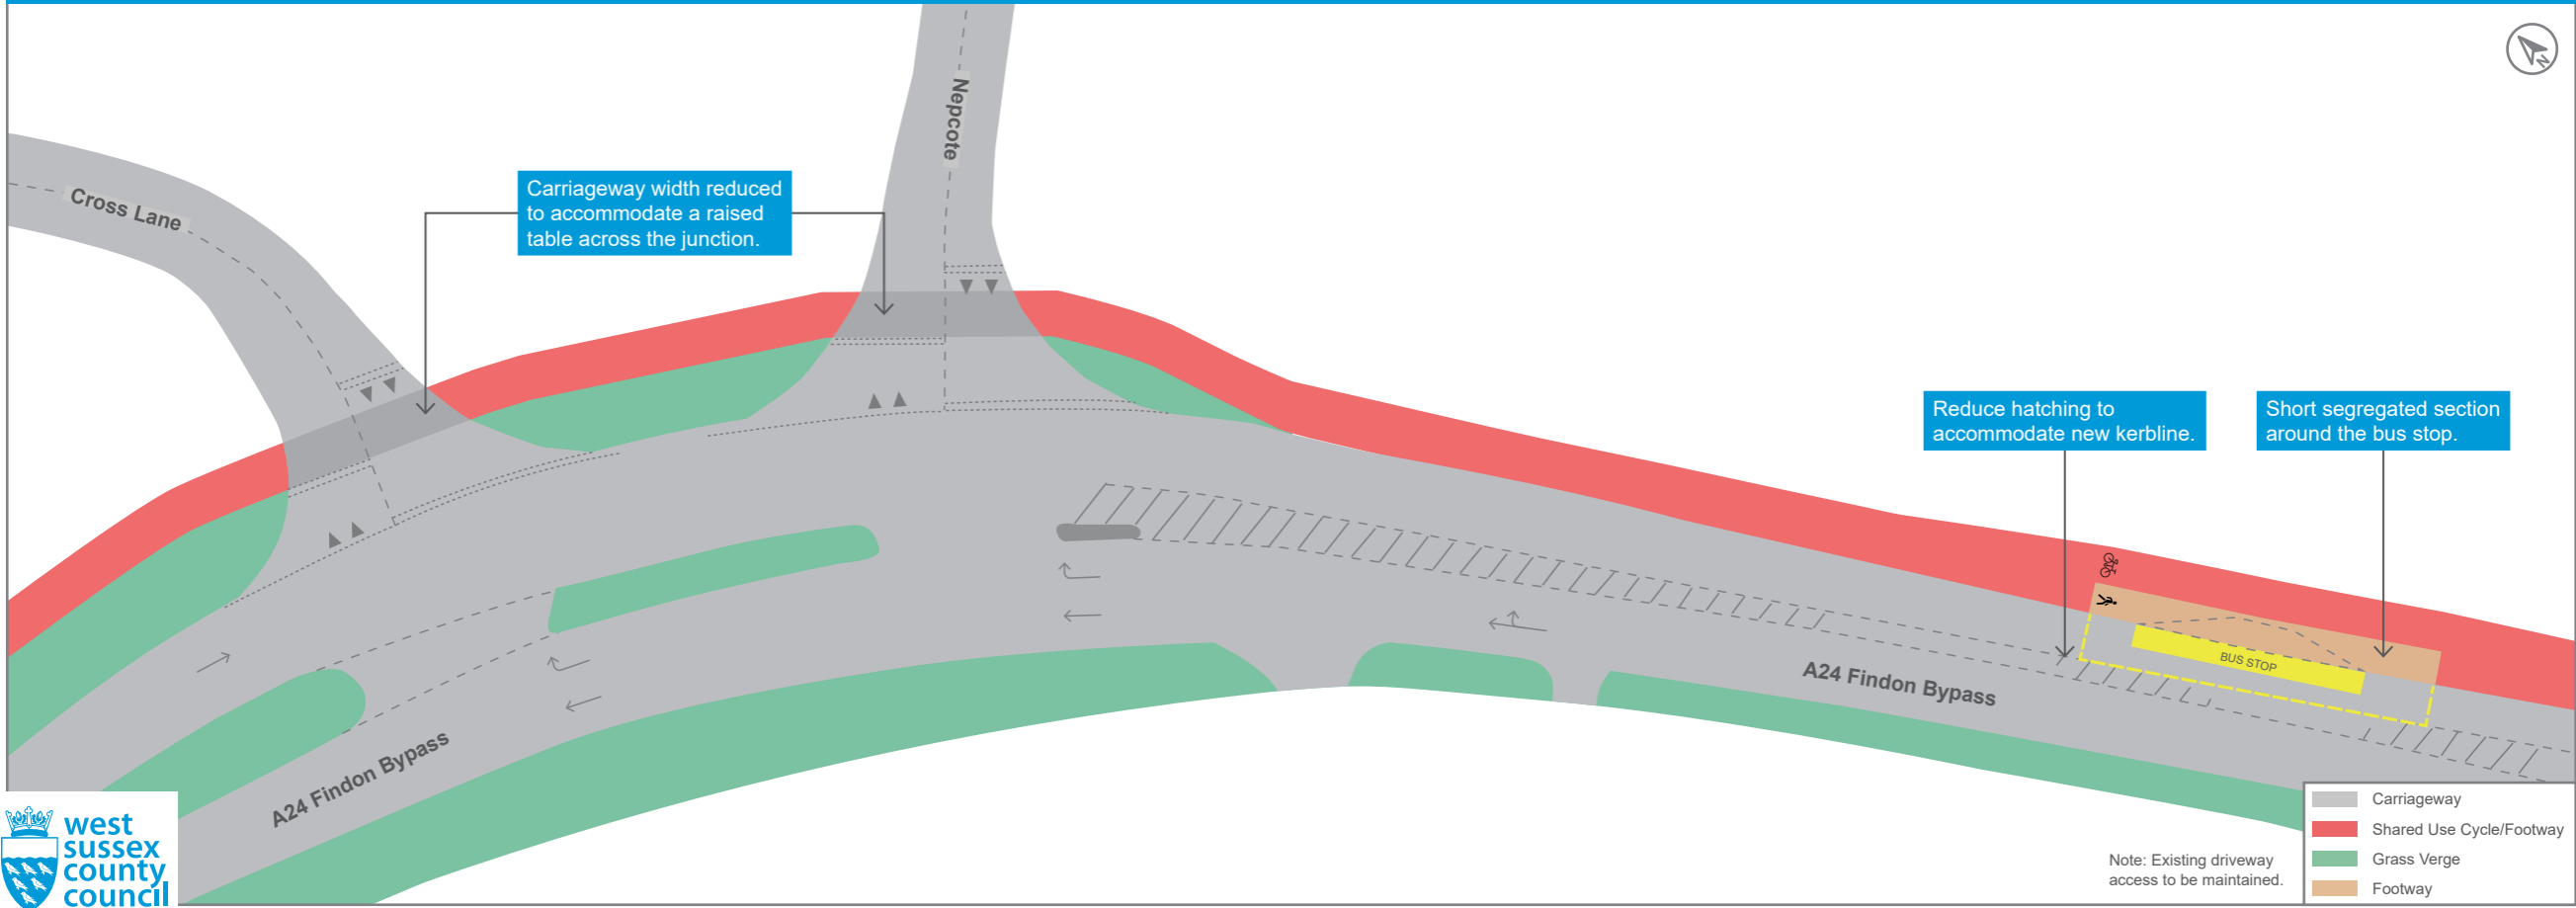

A24 FINDON VALLEY CYCLE ROUTE

A24 FINDON VALLEY CYCLE ROUTE

Note: Existing driveway access to be maintained.

- Carriageway
- Shared Use Cycle/Footway
- Grass Verge
- Proposed Grass Verge

This map is a diagrammatic interpretation of proposals as of June 2021. Not to scale.

A24 FINDON VALLEY CYCLE ROUTE

This map is a diagrammatic interpretation of proposals as of June 2021. Not to scale.

A24 FINDON VALLEY CYCLE ROUTE

Note: Existing driveway access to be maintained.

	Carriageway
	Shared Use Cycle/Footway
	Grass Verge
	Footway

This map is a diagrammatic interpretation of proposals as of June 2021. Not to scale.

A24 FINDON VALLEY CYCLE ROUTE

Existing bollards to be removed.

Signage to be relocated to allow for shared foot / cycleway.

Existing driveway accesses to be retained.

A24 Findon Bypass

A24 Findon Bypass

Note: Existing driveway access to be maintained.

- Carriageway
- Shared Use Cycle/Footway
- Grass Verge

This map is a diagrammatic interpretation of proposals as of June 2021. Not to scale.